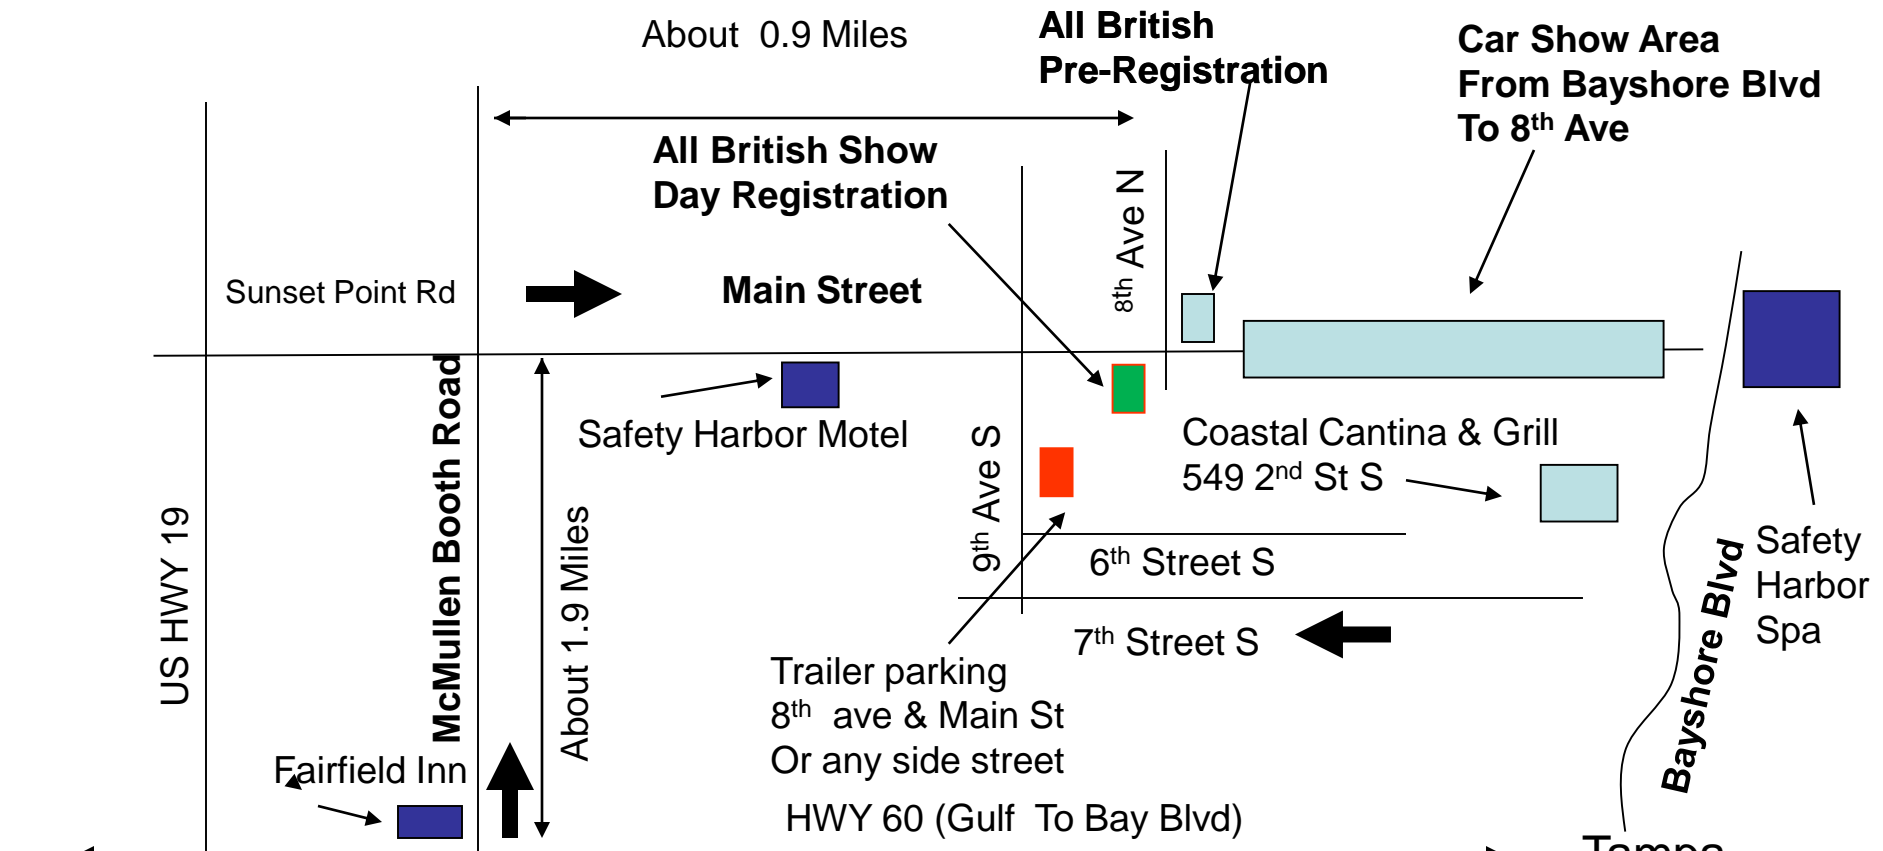

# Safety Harbor

## Directions to Event Registration Tent

- 1) Enter Main Street off of McMullen Booth Road to Registration Tent
  - OR
  - 2) Drive North on Bayshore Blvd to 7th Street S
- Left on 7th Street South to 9th Ave South  
 Right on 9th Ave South to Main Street  
 Right on Main Street to Registration Tent

MAP NOT TO SCALE

Clearwater

St Petersburg

Bayside Bridge To Hwy 688

Tampa